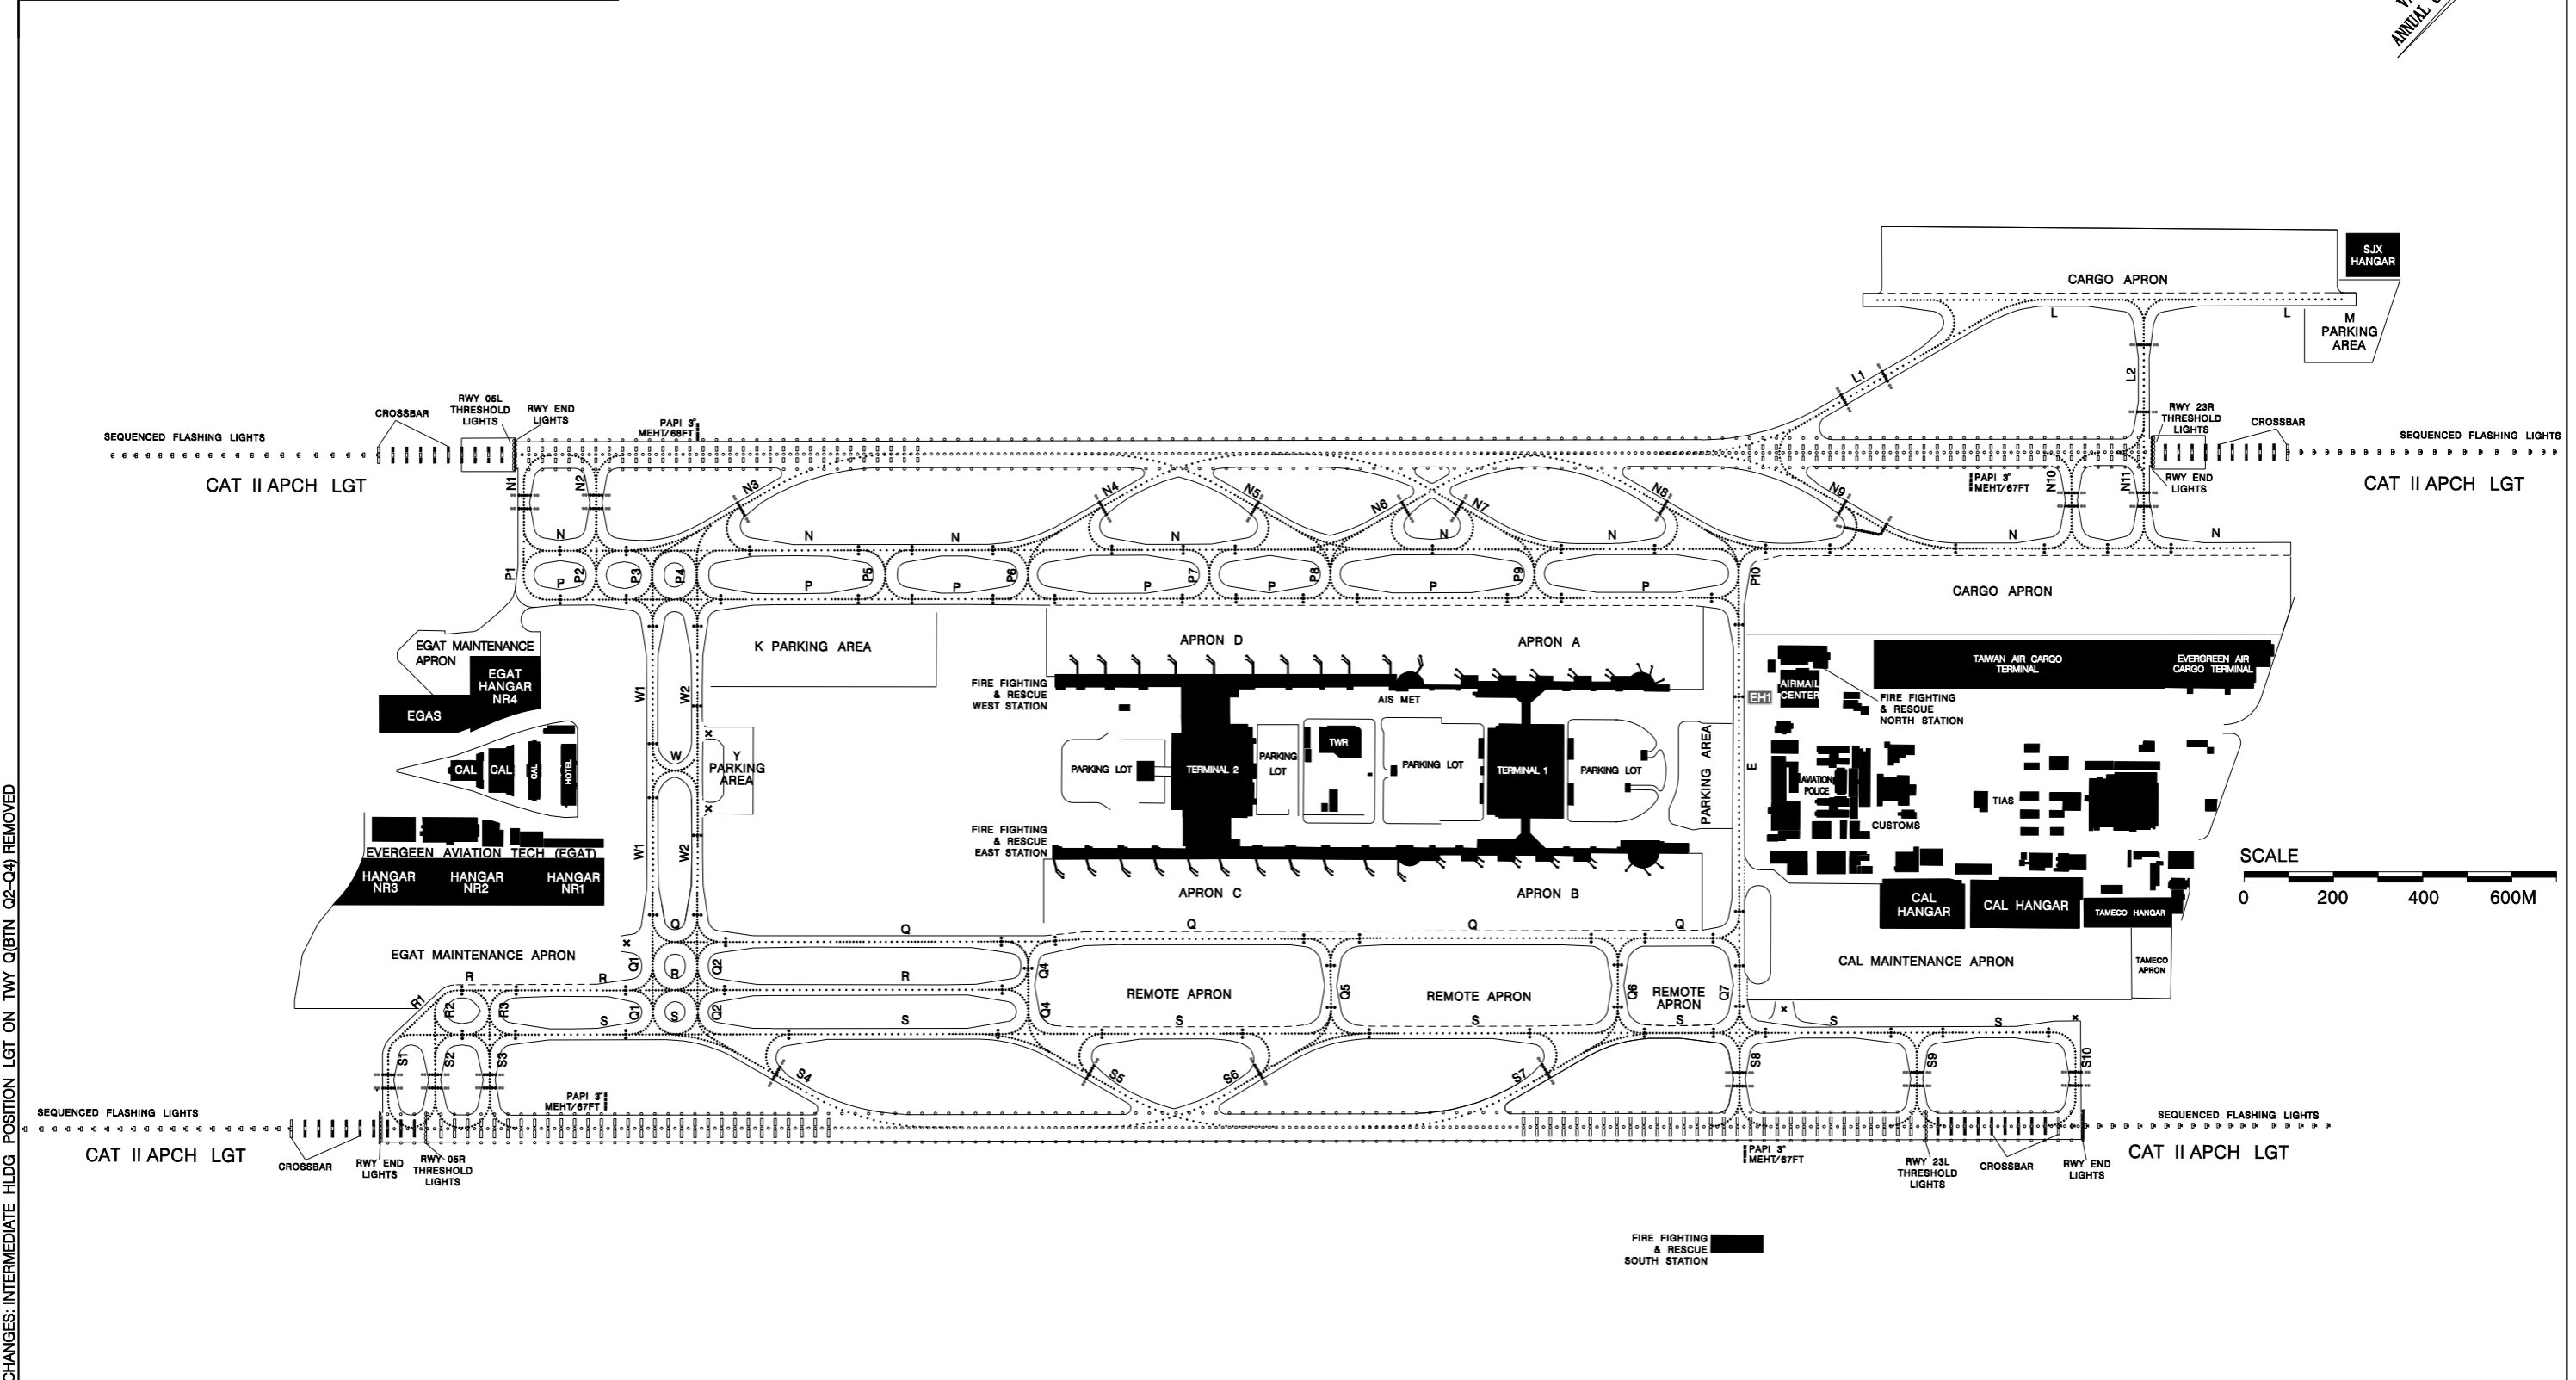

機場圖(燈光)
AERODROME CHART (LIGHTING)

臺灣桃園國際機場
TAIWAN TAOYUAN INTL AD

RWY TOUCHDOWN ZONE LIGHT	
RWY EDGE LIGHT	
RWY CENTRE LINE LIGHT	
TWY CENTRE LINE LIGHT	
INTERMEDIATE HOLDING POSITION LIGHT	
STOP BAR WITH RWY GUARD LIGHT	

VAR 5°W 2019
ANNUAL CHANGE 0.08°W

CHANGES: INTERMEDIATE HLDG POSITION LGT ON TWY Q(BTN Q2-Q4) REMOVED